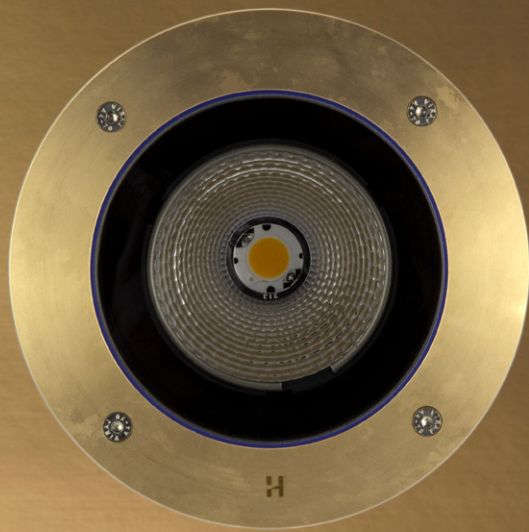

HUNZATM PURE
OUTDOOR
LIGHTING

ST100

Hunza introduces the new Safe Touch 100. A robust, high output in-ground uplighter in a compact size.

Features:

2700 Total lumens delivered at 26 watts.

Field replaceable LED engine and optics.

Multiple beam angles and colour temperatures available.

Spherical gimbal with 360° rotation and 20° tilt.

Multiple glare reduction accessory options.

IP67, IK10.

ST100DB
DIRECT BURY

ST100CAN
CANISTER