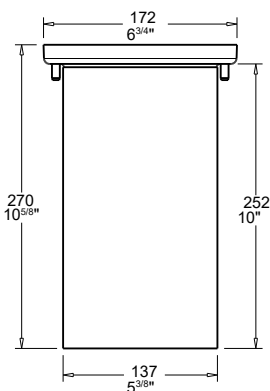

Multiple beam angles and colour temperatures available.

Spherical gimbal with 360° rotation and 20° tilt.

Multiple glare reduction accessory options.

IP67, IK10.

ST100DB
DIRECT BURY

ST100CAN
CANISTER