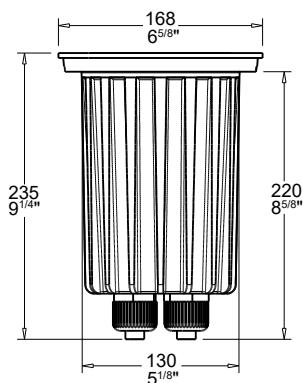

Multiple beam angles and colour temperatures available.

Spherical gimbal with 360° rotation and 20° tilt.

Multiple glare reduction accessory options.

IP67, IK10.

ST100DB
DIRECT BURY

ST100CAN
CANISTER